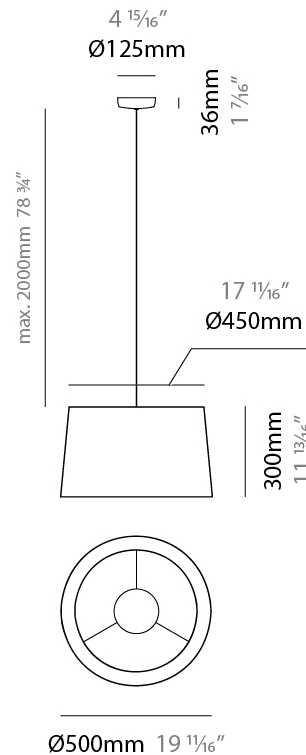

DRUM SUSPENSION

D111060-

base number   Finish Options   Finish Options

1. To build a product code in our configurator select the specify button on the base model # product page
2. To build a manual product code on this datasheet choose from the options listed below in blue font and add the suffix to the base model #

GENERAL

Series: Drum
Brand: Ole
Division: Design
Mounting Type: Suspension
Mounting Location: Ceiling
Subcategory: Up/Down Light

PHYSICAL

Shape: Drum
Diameter (mm): 500
Diameter (in): 19 11/16
Height (mm): 300
Height (in): 11 13/16
Max. Overall Height (mm): 2300
Max. Overall Height (in): 90 9/16
Light Distribution: Direct / Indirect
Weight (kg): 2.8
Weight (lbs): 6.2
Fixture Finish: BEI / BLK / BLU / COG / DGN / GRY / MRN / MOC / MUS / OLV / SIL / STN / TER / WHI
Holder Finish: BLK
Fixture Material: Fabric Cord / Metal
Cable Details: 2000mm Cable
Upon Request: Other fabric cord colors available upon request (see downloadable finish chart)

ELECTRICAL

Number of Lamps: 1
Lamp Type: LED Retrofit
Lamp Shape: A19
Bulb Included: Bulb Not Included
Max. Wattage Per Lamp (W): 15
Lamp Base: E26
Input Voltage (V): 120
Upon Request: 277Vac / GU24

LED

OPTICAL

RATINGS AND CERTIFICATIONS

Certified By: Certified for North American Standards
IP rating: IP20

PROJECT _____
TYPE _____
SPECIFIER _____
QUANTITY _____
DATE _____