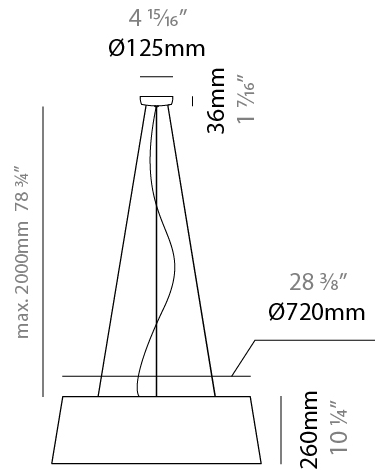

PROJECT _____
TYPE _____
SPECIFIER _____
QUANTITY _____
DATE _____

DRUM SUSPENSION

D111064-

base number   Finish   Finish
Options   Options

1. To build a product code in our configurator select the specify button on the base model # product page
2. To build a manual product code on this datasheet choose from the options listed below in blue font and add the suffix to the base model #

GENERAL

Series: Drum
Brand: Ole
Division: Design
Mounting Type: Suspension
Mounting Location: Ceiling
Subcategory: Up/Down Light

PHYSICAL

Shape: Drum
Diameter (mm): 800
Diameter (in): 31 1/2
Height (mm): 260
Height (in): 10 1/4
Max. Overall Height (mm): 2260
Max. Overall Height (in): 89
Light Distribution: Direct / Indirect
Weight (kg): 4.6
Weight (lbs): 10.12
Fixture Finish: BEI / BLK / BLU / COG / DGN / GRY / MRN / MOC / MUS / OLV / SIL / STN / TER / WHI
Holder Finish: BLK
Fixture Material: Fabric Cord / Metal
Cable Details: 2000mm Cable
Upon Request: Other fabric cord colors available upon request (see downloadable finish chart)

ELECTRICAL

Number of Lamps: 4
Lamp Type: LED Retrofit
Lamp Shape: A19
Bulb Included: Bulb Not Included
Max. Wattage Per Lamp (W): 15
Lamp Base: E26
Input Voltage (V): 120
Upon Request: 277Vac / GU24

LED

OPTICAL

RATINGS AND CERTIFICATIONS

Certified By: Certified for North American Standards
IP rating: IP20

Ø800mm 31 1/2"