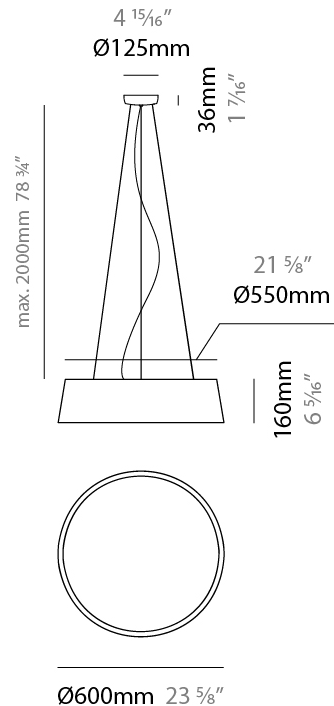

PROJECT	_____
TYPE	_____
SPECIFIER	_____
QUANTITY	_____
DATE	_____

DRUM SUSPENSION

D111063-

base number	Finish Options	Finish Options

1. To build a product code in our configurator select the specify button on the base model # product page
2. To build a manual product code on this datasheet choose from the options listed below in blue font and add the suffix to the base model #

GENERAL

Series: Drum
Brand: Ole
Division: Design
Mounting Type: Suspension
Mounting Location: Ceiling
Subcategory: Up/Down Light

PHYSICAL

Shape: Drum
Diameter (mm): 600
Diameter (in): 23 5/8
Height (mm): 160
Height (in): 6 3/16
Max. Overall Height (mm): 2160
Max. Overall Height (in): 85 1/16
Light Distribution: Direct / Indirect
Weight (kg): 3.3
Weight (lbs): 7.26
Fixture Finish: BEI / BLK / BLU / COG / DGN / GRY / MRN / MOC / MUS / OLV / SIL / STN / TER / WHI
Holder Finish: BLK
Fixture Material: Fabric Cord / Metal
Cable Details: 2000mm Cable
Upon Request: Other fabric cord colors available upon request (see downloadable finish chart)

ELECTRICAL

Number of Lamps: 3
Lamp Type: LED Retrofit
Lamp Shape: A19
Bulb Included: Bulb Not Included
Max. Wattage Per Lamp (W): 15
Lamp Base: E26
Input Voltage (V): 120
Upon Request: 277Vac / GU24

LED

OPTICAL

RATINGS AND CERTIFICATIONS

Certified By: Certified for North American Standards
IP rating: IP20