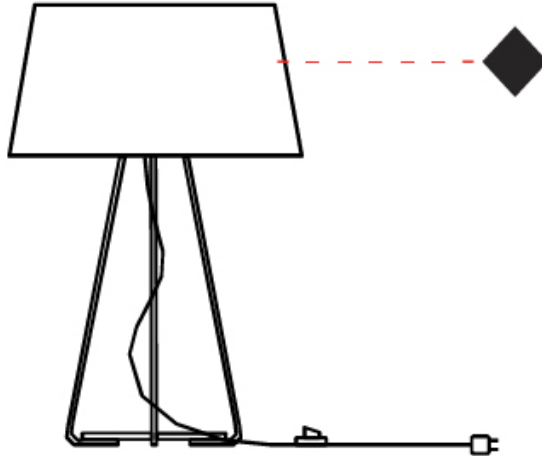

DRUM PORTABLE

D114008-

PROJECT	_____
TYPE	_____
SPECIFIER	_____
QUANTITY	_____
DATE	_____