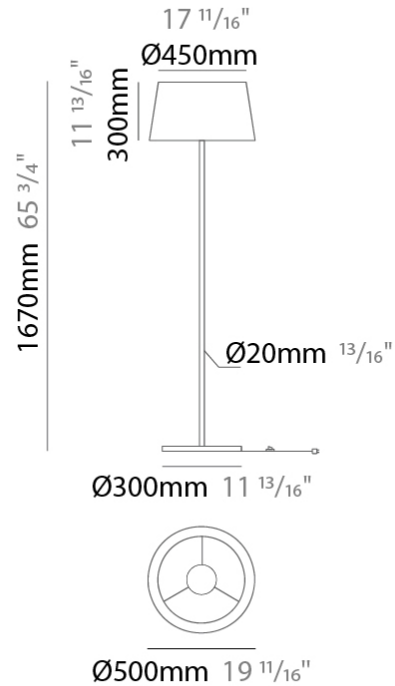

PROJECT
TYPE
SPECIFIER
QUANTITY
DATE

DRUM PORTABLE

D114011-

base number   Finish
Options

1. To build a product code in our configurator select the specify button on the base model # product page
2. To build a manual product code on this datasheet choose from the options listed below in blue font and add the suffix to the base model #

GENERAL

Series: Drum
Brand: Ole
Division: Design
Mounting Type: Portable
Mounting Location: Floor
Subcategory: Ambient

PHYSICAL

Shape: Drum
Diameter (mm): 500
Diameter (in): 19 11/16
Height (mm): 1670
Height (in): 65 3/4
Light Distribution: Direct / Indirect
Weight (kg): 6
Weight (lbs): 13.2
Diffuser: Cord Shade - Beige / Black / Blue / Brown / Dark Green / Green / Gray / Lithium / Maroon / Marsala / Red / Silver / Stone / White
Fixture Finish: [GWT](#)
Fixture Material: Fabric Cord / Metal

ELECTRICAL

Number of Lamps: 1
Lamp Type: LED Retrofit
Lamp Shape: A19
Bulb Included: Bulb Not Included
Max. Wattage Per Lamp (W): 15
Lamp Base: E26
Input Voltage (V): 120
Upon Request: 277Vac / GU24

LED

OPTICAL

RATINGS AND CERTIFICATIONS

Certified By: Certified for North American Standards
IP rating: IP20