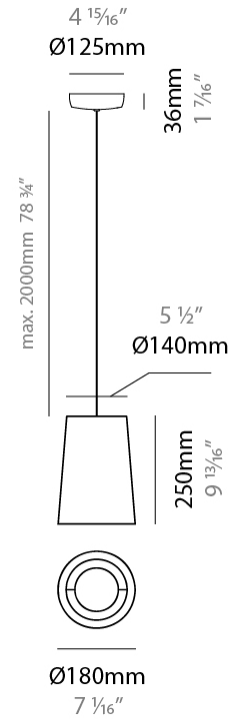

PROJECT	
TYPE	
SPECIFIER	
QUANTITY	
DATE	

DRUM SUSPENSION

D111056-

base number	Finish Options	Finish Options

1. To build a product code in our configurator select the specify button on the base model # product page
2. To build a manual product code on this datasheet choose from the options listed below in blue font and add the suffix to the base model #

GENERAL

Series: Drum
Brand: Ole
Division: Design
Mounting Type: Suspension
Mounting Location: Ceiling
Subcategory: Up/Down Light

PHYSICAL

Shape: Cone
Diameter (mm): 180
Diameter (in): 7 1/16
Height (mm): 250
Height (in): 9 13/16
Max. Overall Height (mm): 2250
Max. Overall Height (in): 88 9/16
Light Distribution: Direct / Indirect
Weight (kg): 1
Weight (lbs): 2.2
Diffuser: Satin Glass
Fixture Finish: BEI / BLK / BLU / COG / DGN / GRY / MRN / MOC / MUS / OLV / SIL / STN / TER / WHI
Holder Finish: MWH / MBK
Fixture Material: Fabric Cord / Metal
Cable Details: 2000mm Cable
Upon Request: Other fabric cord colors available upon request (see downloadable finish chart)

ELECTRICAL

Number of Lamps: 1
Lamp Type: LED Retrofit
Lamp Shape: A19
Bulb Included: Bulb Not Included
Max. Wattage Per Lamp (W): 15
Lamp Base: E26
Input Voltage (V): 120
Upon Request: 277Vac / GU24

LED

OPTICAL

RATINGS AND CERTIFICATIONS

Certified By: Certified for North American Standards
IP rating: IP20