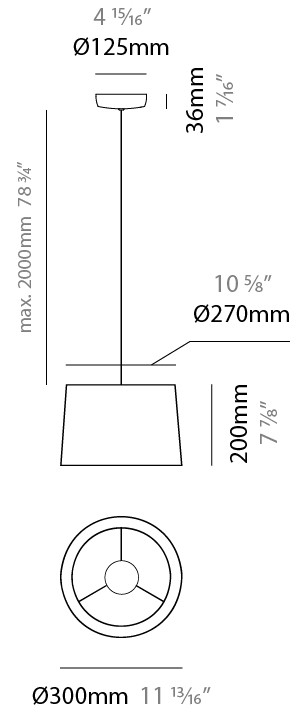

DRUM SUSPENSION

D111058-

base number   Finish Options   -   Finish Options

1. To build a product code in our configurator select the specify button on the base model # product page
2. To build a manual product code on this datasheet choose from the options listed below in blue font and add the suffix to the base model #

GENERAL

Series: Drum
Brand: Ole
Division: Design
Mounting Type: Suspension
Mounting Location: Ceiling
Subcategory: Up/Down Light

PHYSICAL

Shape: Drum
Diameter (mm): 300
Diameter (in): 11 ¹³/₁₆"
Height (mm): 200
Height (in): 7 ⁷/₈"
Max. Overall Height (mm): 2200
Max. Overall Height (in): 86 ⁵/₈"
Light Distribution: Direct / Indirect
Weight (kg): 2
Weight (lbs): 4.4
Fixture Finish: BEI / BLK / BLU / COG / DGN / GRY / MRN / MOC / MUS / OLV / SIL / STN / TER / WHI
Holder Finish: BLK
Fixture Material: Fabric Cord / Metal
Cable Details: 2000mm Cable
Upon Request: Other fabric cord colors available upon request (see downloadable finish chart)

ELECTRICAL

Number of Lamps: 1
Lamp Type: LED Retrofit
Lamp Shape: A19
Bulb Included: Bulb Not Included
Max. Wattage Per Lamp (W): 15
Lamp Base: E26
Input Voltage (V): 120
Upon Request: 277Vac / GU24

LED

OPTICAL

RATINGS AND CERTIFICATIONS

Certified By: Certified for North American Standards
IP rating: IP20

PROJECT
TYPE
SPECIFIER
QUANTITY
DATE