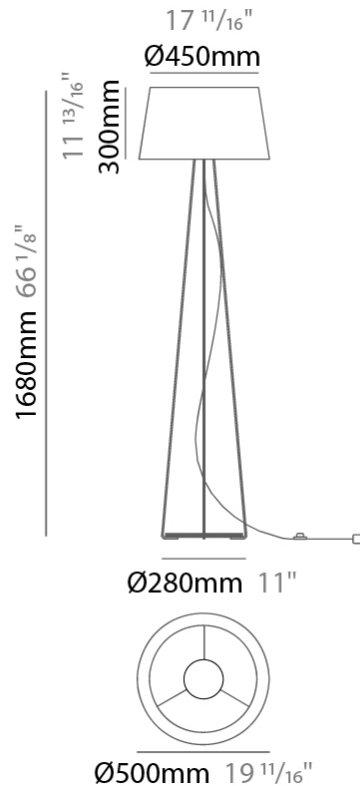

PROJECT
TYPE
SPECIFIER
QUANTITY
DATE

DRUM PORTABLE

D114009-

base number   Finish
Options

1. To build a product code in our configurator select the specify button on the base model # product page
2. To build a manual product code on this datasheet choose from the options listed below in blue font and add the suffix to the base model #

GENERAL

Series: Drum
Brand: Ole
Division: Design
Mounting Type: Portable
Mounting Location: Floor
Subcategory: Ambient

PHYSICAL

Shape: Drum
Diameter (mm): 500
Diameter (in): 19 11/16
Height (mm): 1680
Height (in): 66 1/8
Light Distribution: Direct / Indirect
Weight (kg): 6
Weight (lbs): 13.2
Diffuser: Cord Shade - Beige / Black / Blue / Brown / Dark Green / Green / Gray / Lithium / Maroon / Marsala / Red / Silver / Stone / White
Fixture Finish: [GWT](#)
Fixture Material: Fabric Cord / Metal

ELECTRICAL

Number of Lamps: 1
Lamp Type: LED Retrofit
Lamp Shape: A19
Bulb Included: Bulb Not Included
Max. Wattage Per Lamp (W): 15
Lamp Base: E26
Input Voltage (V): 120
Upon Request: 277Vac / GU24

LED

OPTICAL

RATINGS AND CERTIFICATIONS

Certified By: Certified for North American Standards
IP rating: IP20