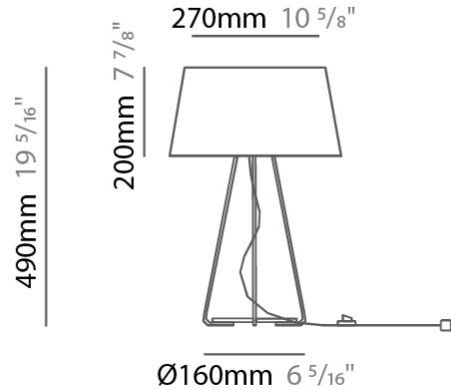

PROJECT _____
TYPE _____
SPECIFIER _____
QUANTITY _____
DATE _____

DRUM PORTABLE

D114008-

base number _____
Finish _____
Options _____

1. To build a product code in our configurator select the specify button on the base model # product page
2. To build a manual product code on this datasheet choose from the options listed below in blue font and add the suffix to the base model #

GENERAL

Series: Drum _____
Brand: Ole _____
Division: Design _____
Mounting Type: Portable _____
Mounting Location: Table _____
Subcategory: Ambient _____

PHYSICAL

Shape: Drum _____
Diameter (mm): 300 _____
Diameter (in): 11 ¹³/₁₆ _____
Height (mm): 490 _____
Height (in): 19 ⁵/₁₆ _____
Light Distribution: Direct / Indirect _____
Weight (kg): 1.7 _____
Weight (lbs): 3.7 _____
Diffuser: Cord Shade - Beige / Black / Blue / Brown / Dark Green / Green / Gray / Lithium / Maroon / Marsala / Red / Silver / Stone / White _____
Fixture Finish: [GWT](#) _____
Fixture Material: Fabric Cord / Metal _____

ELECTRICAL

Number of Lamps: 1 _____
Lamp Type: LED Retrofit _____
Lamp Shape: A19 _____
Bulb Included: Bulb Not Included _____
Max. Wattage Per Lamp (W): 15 _____
Lamp Base: E26 _____
Input Voltage (V): 120 _____
Upon Request: 277Vac / GU24 _____

LED

OPTICAL

RATINGS AND CERTIFICATIONS

Certified By: Certified for North American Standards _____
IP rating: IP20 _____

Ø300mm 11 ¹³/₁₆"