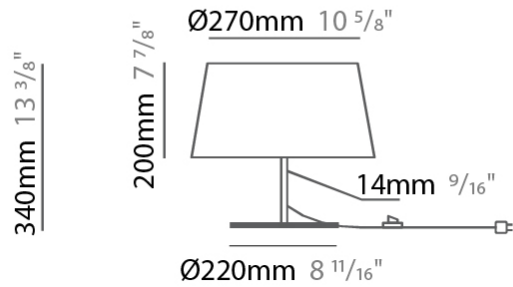

PROJECT _____
TYPE _____
SPECIFIER _____
QUANTITY _____
DATE _____

DRUM PORTABLE

D114010-

base number _____
Finish _____
Options _____

1. To build a product code in our configurator select the specify button on the base model # product page
2. To build a manual product code on this datasheet choose from the options listed below in blue font and add the suffix to the base model #

GENERAL

Series: Drum _____
Brand: Ole _____
Division: Design _____
Mounting Type: Portable _____
Mounting Location: Table _____
Subcategory: Ambient _____

PHYSICAL

Shape: Drum _____
Diameter (mm): 300 _____
Diameter (in): 11 ¹³/₁₆ _____
Height (mm): 340 _____
Height (in): 13 ³/₈ _____
Light Distribution: Direct / Indirect _____
Weight (kg): 1.7 _____
Weight (lbs): 3.7 _____
Diffuser: Cord Shade - Beige / Black / Blue / Brown / Dark Green / Green / Gray / Lithium / Maroon / Marsala / Red / Silver / Stone / White _____
Fixture Finish: GWT _____
Fixture Material: Fabric Cord / Metal _____

ELECTRICAL

Number of Lamps: 1 _____
Lamp Type: LED Retrofit _____
Lamp Shape: A19 _____
Bulb Included: Bulb Not Included _____
Max. Wattage Per Lamp (W): 15 _____
Lamp Base: E26 _____
Input Voltage (V): 120 _____
Upon Request: 277Vac / GU24 _____

LED

OPTICAL

RATINGS AND CERTIFICATIONS

Certified By: Certified for North American Standards _____
IP rating: IP20 _____

Ø300mm 11 ¹³/₁₆"