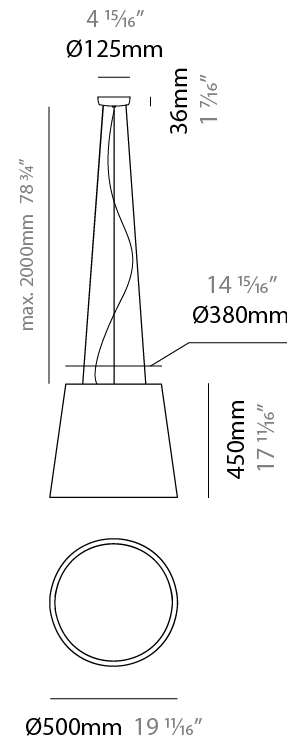

DRUM SUSPENSION

D111062-

base number   Finish Options   Finish Options

1. To build a product code in our configurator select the specify button on the base model # product page
2. To build a manual product code on this datasheet choose from the options listed below in blue font and add the suffix to the base model #

GENERAL

Series: Drum
Brand: Ole
Division: Design
Mounting Type: Suspension
Mounting Location: Ceiling
Subcategory: Up/Down Light

PHYSICAL

Shape: Drum
Diameter (mm): 500
Diameter (in): 19 11/16
Height (mm): 450
Height (in): 17 11/16
Max. Overall Height (mm): 2450
Max. Overall Height (in): 96 7/16
Light Distribution: Direct / Indirect
Weight (kg): 4
Weight (lbs): 8.8
Fixture Finish: BEI / BLK / BLU / COG / DGN / GRY / MRN / MOC / MUS / OLV / SIL / STN / TER / WHI
Holder Finish: BLK
Fixture Material: Fabric Cord / Metal
Cable Details: 2000mm Cable
Upon Request: Other fabric cord colors available upon request (see downloadable finish chart)

ELECTRICAL

Number of Lamps: 3
Lamp Type: LED Retrofit
Lamp Shape: A19
Bulb Included: Bulb Not Included
Max. Wattage Per Lamp (W): 15
Lamp Base: E26
Input Voltage (V): 120
Upon Request: 277Vac / GU24

LED

OPTICAL

RATINGS AND CERTIFICATIONS

Certified By: Certified for North American Standards
IP rating: IP20

PROJECT
TYPE
SPECIFIER
QUANTITY
DATE